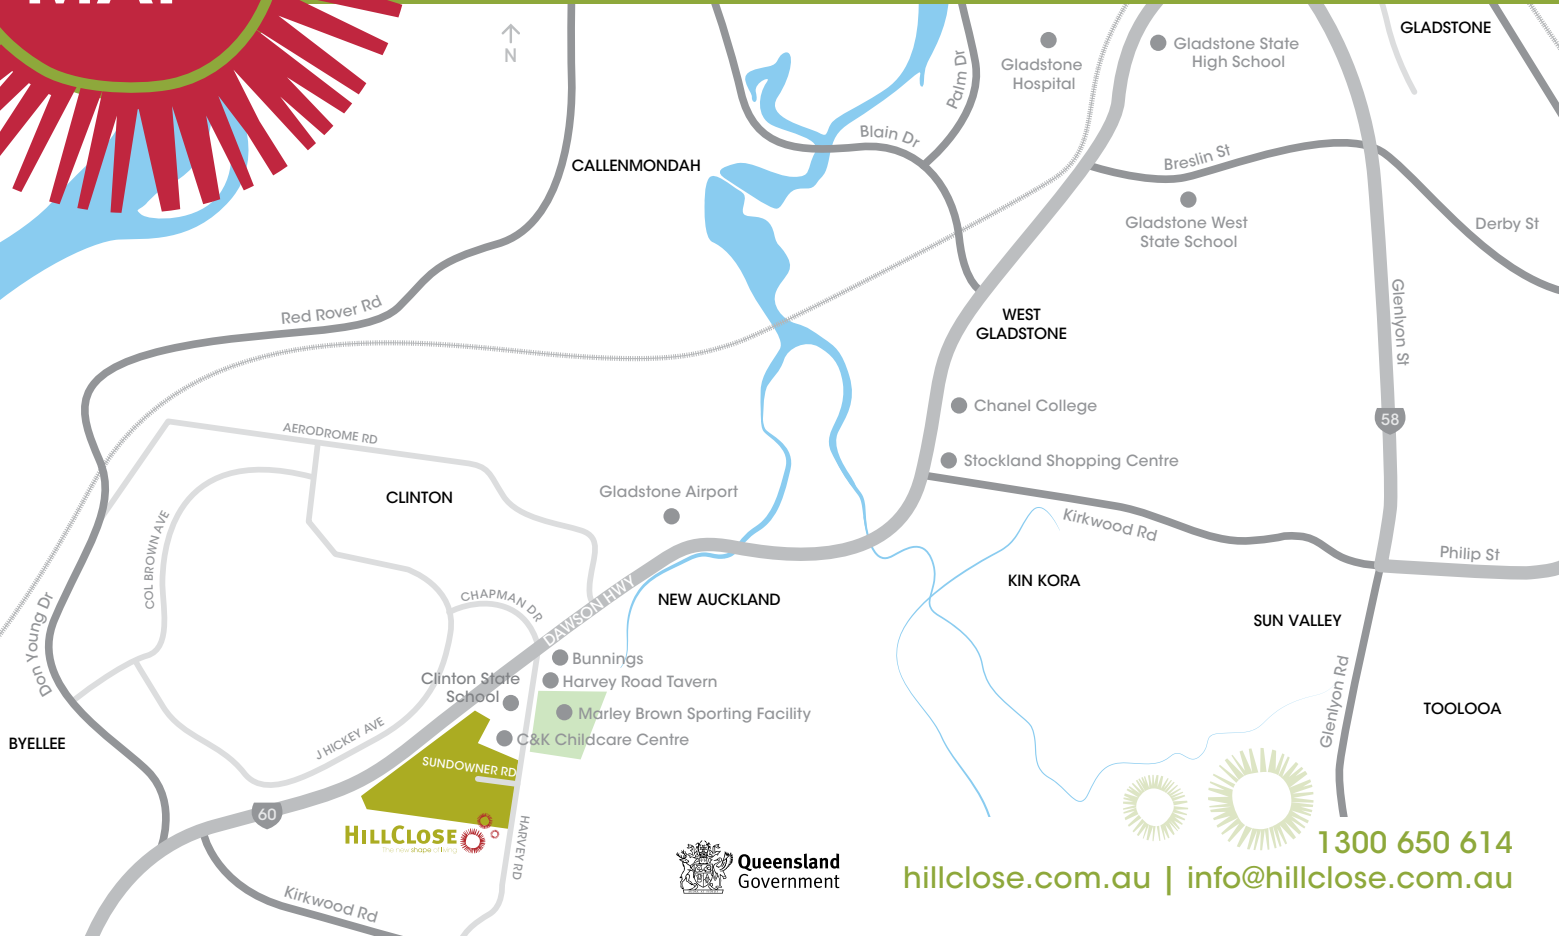

MUD MAP

HILLCLOSE

The new shape of living

1300 650 614
hillclose.com.au | info@hillclose.com.au